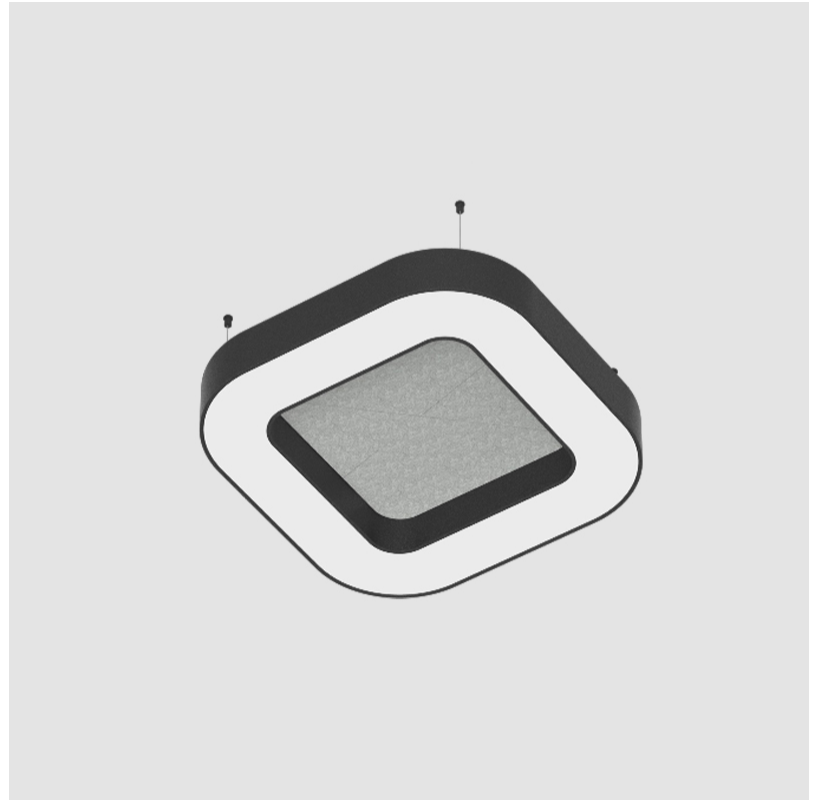

base number   LED Dimming   Color Temperature   Finishes (Diamond)   Finish Options   Diffuser Options   Cable Length

1. To build a product code in our configurator select the specify button on the base model # product page
2. To build a manual product code on this datasheet choose from the options listed below in blue font and add the suffix to the base model #

GENERAL

Series: Quantum Acoustic
Brand: Prolicht
Division: Architectural
Mounting Type: Suspension
Mounting Location: Ceiling
Subcategory: Acoustic

PHYSICAL

Shape: Round
Length (mm): 800
Length (in): 31 1/2
Width (mm): 800
Width (in): 31 1/2
Height (mm): 120
Height (in): 4 3/4
Light Distribution: Direct
Diffuser: PMMA - Opal / Micro-Prism
Fixture Finish: SSR / BKV / CWI / CRY / HAB / UFT / ITA / RUA / FTG / MYG / LOD / PUS / FRO / FUP / KIA / POP / BLS / SPG / MEY / GOH / GUM / CHC / COM / ABZ / JAG / OBR / MOS / ROR
Accent Finish: ANC / ASH / BNA / BTC / BZE / CEL / EGG / EVG / FOG / FOS / FST / FUA / IRI / IRO / KHA / LIC / LIM / MER / MSN / MUS / ONX / PEA / PLU / POL / PPY / RAY / ROY / RST / STE / SWD / TAN / TAU
Fixture Material: Aluminum
Cable Details: 2 000mm / 78 3/4" or 6 000mm / 236 1/4" Transparent Cable

ELECTRICAL

Lamp Type: LED (Zhaga Standard)
Input Wattage (W): 58.7

LED

Color Temperature (°K): 2700 / 3000 / 3500 / 4000
Max. Delivered Lumen (lm): Max 6423
Nominal Lumen (lm): Max 8759
CRI: >90 CRI
Lamp Life (hrs): 50000

OPTICAL

RATINGS AND CERTIFICATIONS

Certified By: CSA Certified to UL and CSA Standards
IP rating: IP20