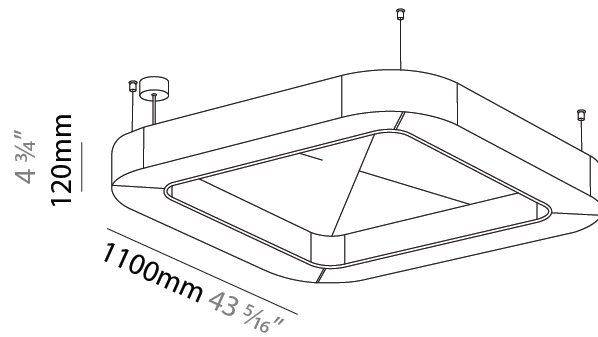

1. To build a product code in our configurator select the specify button on the base model # product page
2. To build a manual product code on this datasheet choose from the options listed below in blue font and add the suffix to the base model #

GENERAL

Series: Quantum Acoustic
Brand: Prolicht
Division: Architectural
Mounting Type: Suspension
Mounting Location: Ceiling
Subcategory: Acoustic

PHYSICAL

Shape: Round
Length (mm): 1100
Length (in): 43 ⁵/₁₆
Width (mm): 1100
Width (in): 43 ⁵/₁₆
Height (mm): 120
Height (in): 4 ³/₄
Light Distribution: Direct
Diffuser: PMMA - Opal / Micro-Prism
Fixture Finish: SSR / BKV / CWI / CRY / HAB / UFT / ITA / RUA / FTG / MYG / LOD / PUS / FRO / FUP / KIA / POP / BLS / SPG / MEY / GOH / GUM / CHC / COM / ABZ / JAG / OBR / MOS / ROR
Accent Finish: ANC / ASH / BNA / BTC / BZE / CEL / EGG / EVG / FOG / FOS / FST / FUA / IRI / IRO / KHA / LIC / LIM / MER / MSN / MUS / ONX / PEA / PLU / POL / PPY / RAY / ROY / RST / STE / SWD / TAN / TAU
Fixture Material: Aluminum
Cable Details: 2 000mm / 78 3/4" or 6 000mm / 236 1/4" Transparent Cable

ELECTRICAL

Lamp Type: LED (Zhaga Standard)
Input Wattage (W): 58.7

LED

Color Temperature (°K): 2700 / 3000 / 3500 / 4000
Max. Delivered Lumen (lm): Max 10571
Nominal Lumen (lm): Max 14416
CRI: >90 CRI
Lamp Life (hrs): 50000

OPTICAL

RATINGS AND CERTIFICATIONS

Certified By: CSA Certified to UL and CSA Standards
IP rating: IP20