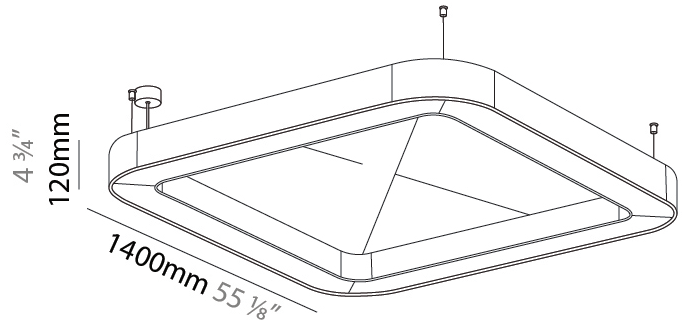

1. To build a product code in our configurator select the specify button on the base model # product page
2. To build a manual product code on this datasheet choose from the options listed below in blue font and add the suffix to the base model #

GENERAL

Series: Quantum Acoustic
Brand: Prolicht
Division: Architectural
Mounting Type: Suspension
Mounting Location: Ceiling
Subcategory: Acoustic

PHYSICAL

Shape: Round
Length (mm): 1400
Length (in): 55 1/8
Width (mm): 1400
Width (in): 55 1/8
Height (mm): 120
Height (in): 4 3/4
Light Distribution: Direct
Diffuser: PMMA - Opal / Micro-Prism
Fixture Finish: SSR / BKV / CWI / CRY / HAB / UFT / ITA / RUA / FTG / MYG / LOD / PUS / FRO / FUP / KIA / POP / BLS / SPG / MEY / GOH / GUM / CHC / COM / ABZ / JAG / OBR / MOS / ROR
Accent Finish: ANC / ASH / BNA / BTC / BZE / CEL / EGG / EVG / FOG / FOS / FST / FUA / IRI / IRO / KHA / LIC / LIM / MER / MSN / MUS / ONX / PEA / PLU / POL / PPY / RAY / ROY / RST / STE / SWD / TAN / TAU
Fixture Material: Aluminum
Cable Details: 2 000mm / 78 3/4" or 6 000mm / 236 1/4" Transparent Cable

ELECTRICAL

Lamp Type: LED (Zhaga Standard)
Input Wattage (W): 78.3

LED

Color Temperature (°K): 2700 / 3000 / 3500 / 4000
Max. Delivered Lumen (lm): Max 12847
Nominal Lumen (lm): Max 17519
CRI: >90 CRI
Lamp Life (hrs): 50000

OPTICAL

RATINGS AND CERTIFICATIONS

Certified By: CSA Certified to UL and CSA Standards
IP rating: IP20